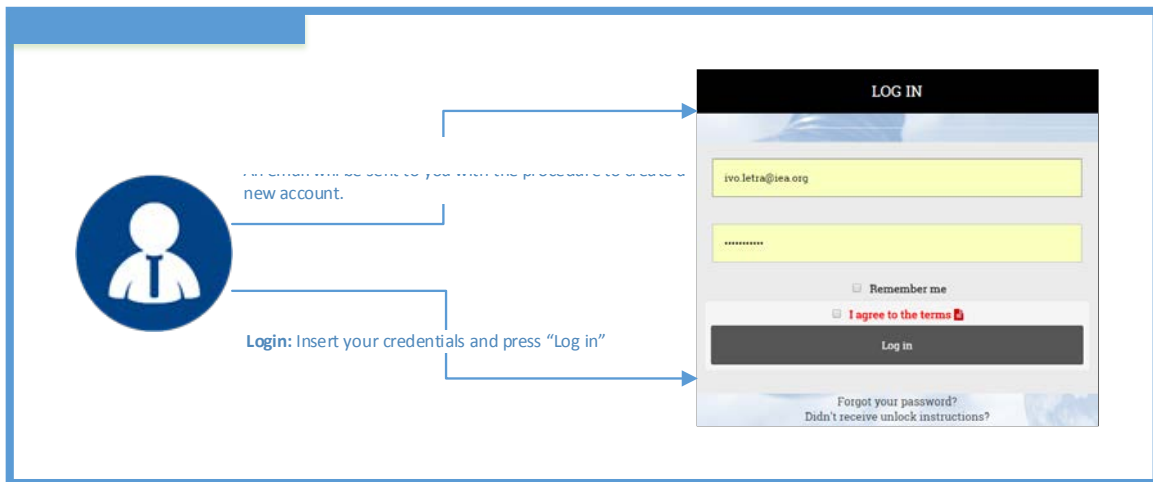

E-VO

Energy Validation Outlet

evo.iea.org

3) Reports

Under the MOS module. Select one of the available fuels. Conditional to your credentials.

4) Data 360°

Under the MOS module. Select Data 360°.

Get info on: