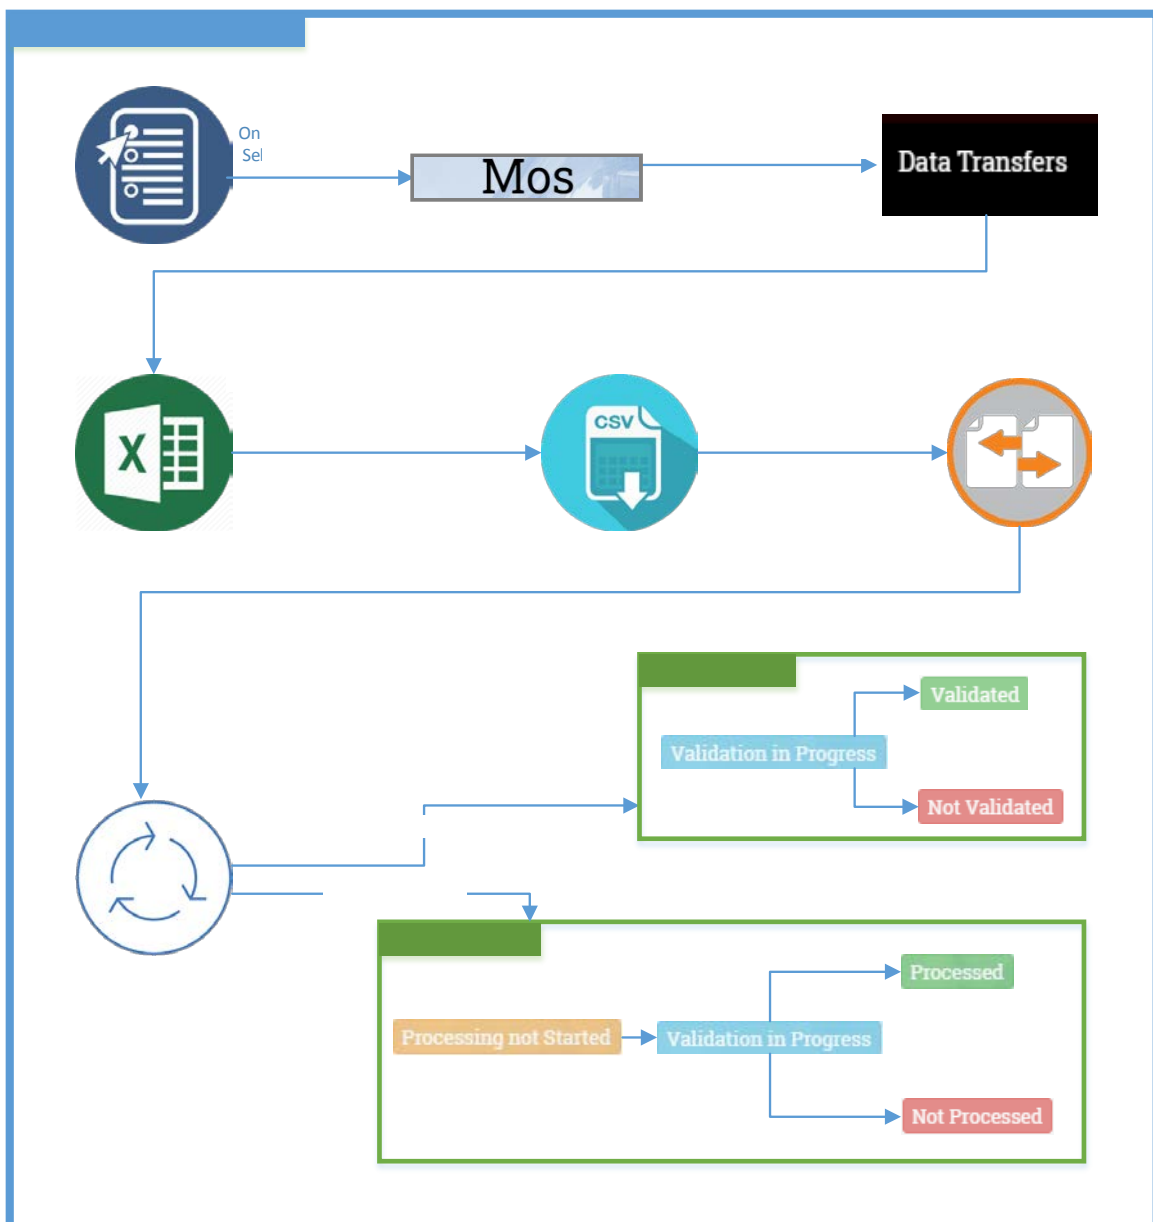

E-VO

Energy Validation Outlet

evo.iea.org

3) Reports

Under the MOS module. Select one of the available fuels. Conditional to your credentials.

4) Data 360°

Under the MOS module. Select Data 360°.

Get info on:

- 1) Notifications
- 2) Data checks
- 3) Compare data

Questionnaire	Country	Period	Submission	Last Modification	Downloaded?	Notified?	Nbr. Data Points	Nbr. Warnings	Nbr. Errors
MOS Oil	Austria	December, 2019	0	None, 17 Feb 2020 05:03:09	None, 17 Feb 2020 05:03:09	0	2287	0	0
MOS Oil	Belgium	January, 2020	0	None, 24 Feb 2020 10:58:03	NO	NO	2282	0	0
MOS Oil	Belgium	December, 2019	0	None, 24 Feb 2020 08:30:28	NO	NO	2082	0	0
MOS Oil	France	January, 2020	0	174, 28 Feb 2020 11:37:40	NO	NO	2282	0	0
MOS Gas	Australia	December, 2019	0	1746, 28 Feb 2020 10:56:48	NO	NO	2284	0	0
MOS Gas	Australia	November, 2019	0	1746, 28 Feb 2020 10:56:48	NO	NO	2284	0	0
MOS Gas	Australia	October, 2019	0	1746, 28 Feb 2020 08:30:33	NO	NO	2284	0	0