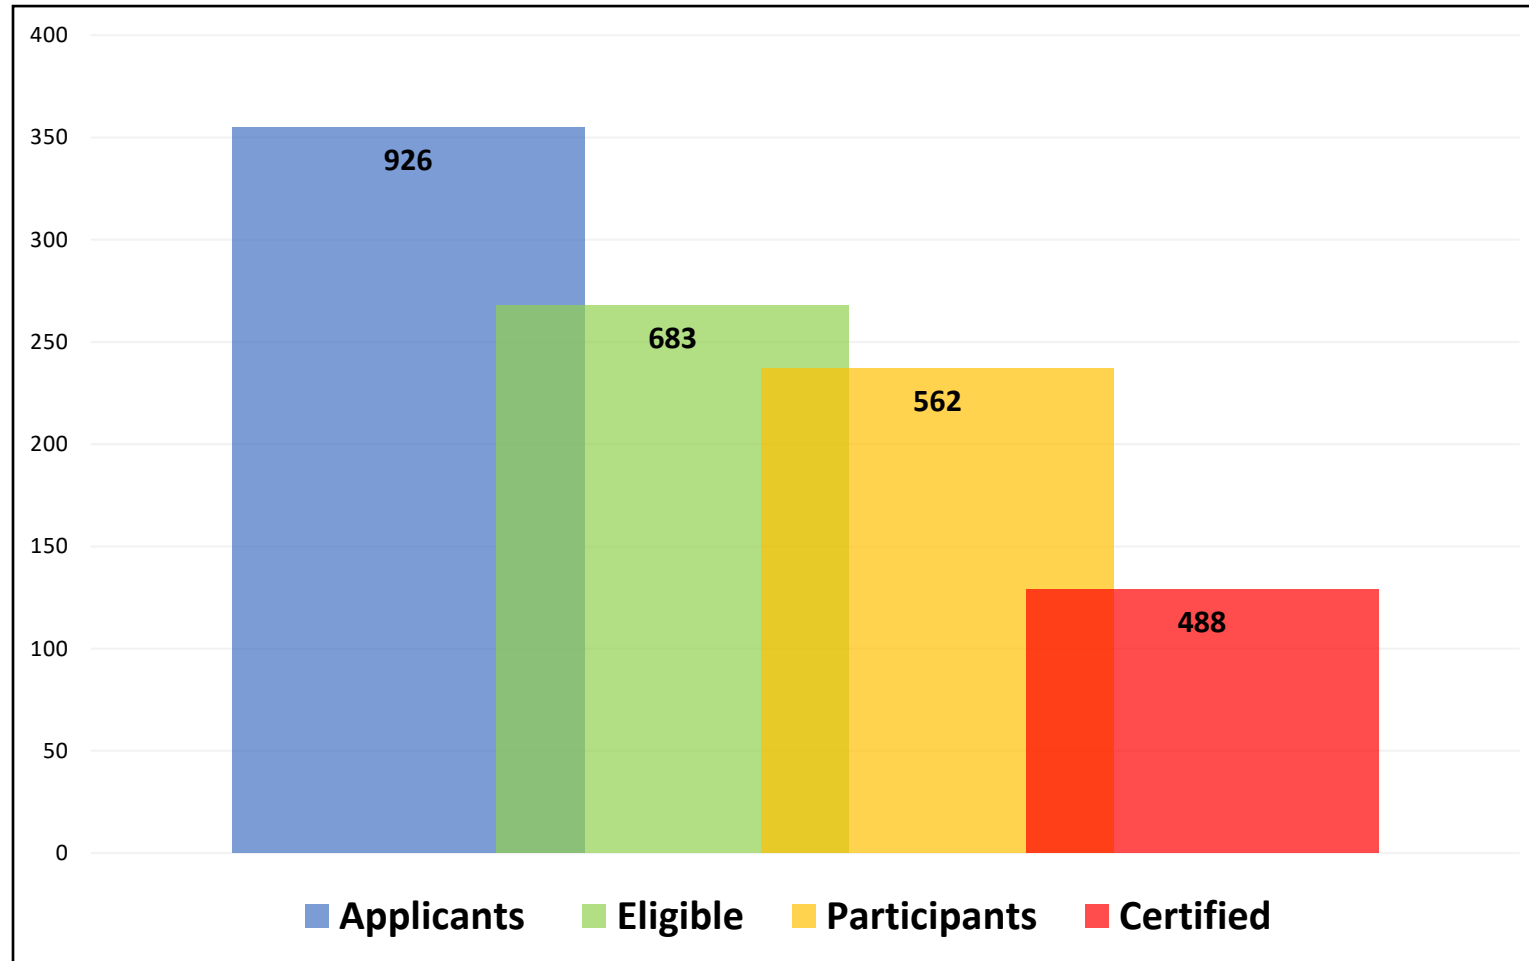

48 PA-CEMP Rounds was held in 4 Arab Countries