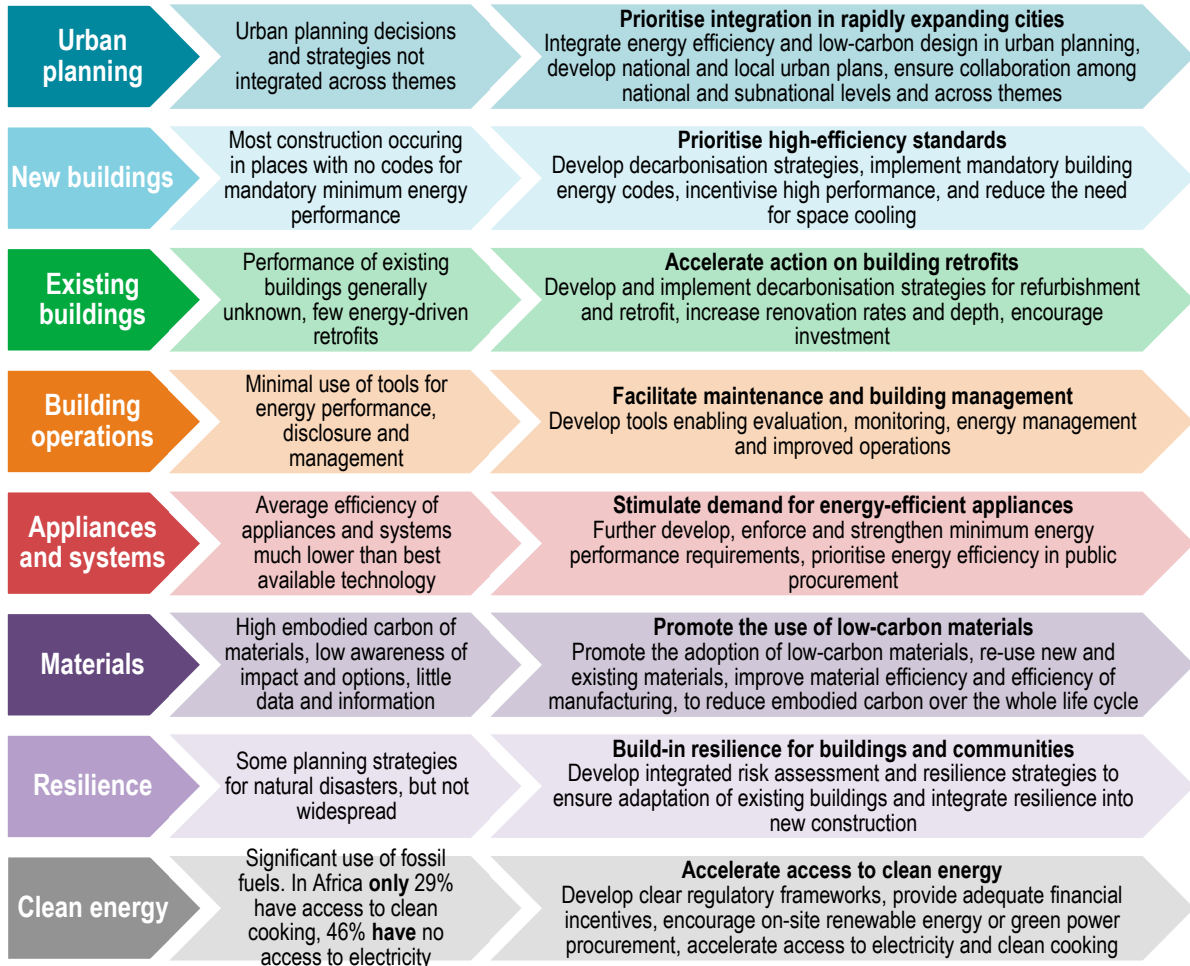

Corrigendum: GlobalABC Regional Roadmap for Buildings and Construction in Africa

Issued: 12/10/2020

Link to report: <https://www.iea.org/reports/globalabc-regional-roadmap-for-buildings-and-construction-in-africa-2020-2050>

On page 11, replace Figure 1 with the figure below (i.e. is in the “current status” cell for “clean energy”, insert “**only 29%**” and remove the “**no access**”. Insert “**46% have**”) :